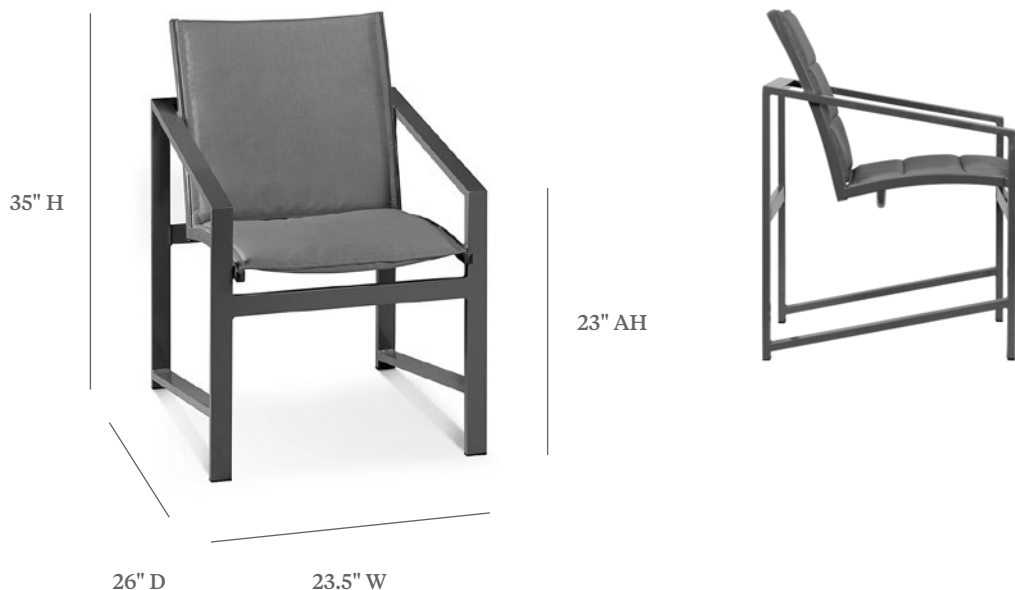

AVENTURA

DINING ARM CHAIR

ITEM CODE	TZ 7030 Hammock Sling * TZ 8030 Comfort Cushion Sling *
WIDE	23.5"
DEEP	26"
HEIGHT	35"
SEAT HEIGHT	18"
ARM HEIGHT	23" at front / 28" at rear

MATERIALS

Powder coated aluminum frame.
Sling fabric seat & back.