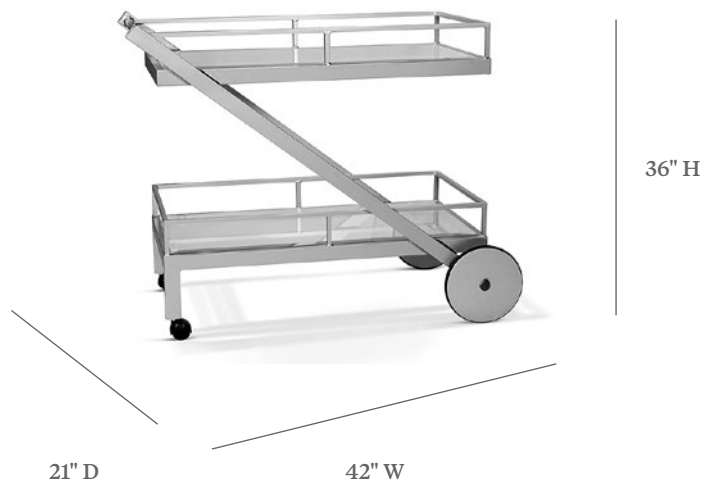

AVENTURA

SERVICE CART

ITEM CODE	TZ 4221
WIDE	42"
DEEP	21"
HEIGHT	36"

MATERIALS

Powder coated aluminum frame.
Table top.

FINISHES

Please visit our website www.pavilionfurniture.com

TABLE TOP OPTIONS