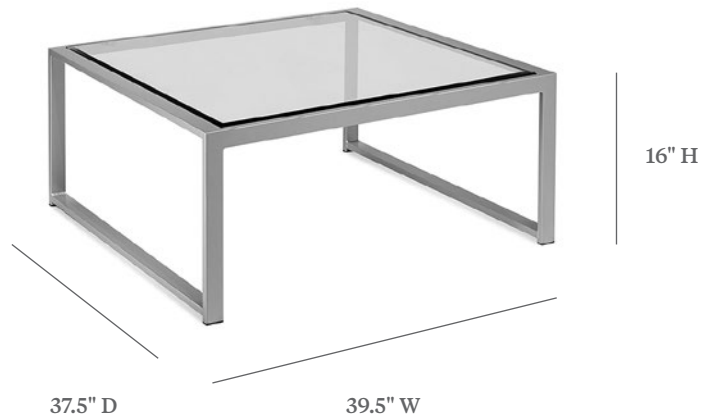

AVENTURA

COFFEE TABLE

ITEM CODE	TZ 3636-16
WIDE	39.5"
DEEP	37.5"
HEIGHT	16"

MATERIALS

Powder coated aluminum frame.
Table top.

FINISHES

Please visit our website www.pavilionfurniture.com

TABLE TOP OPTIONS