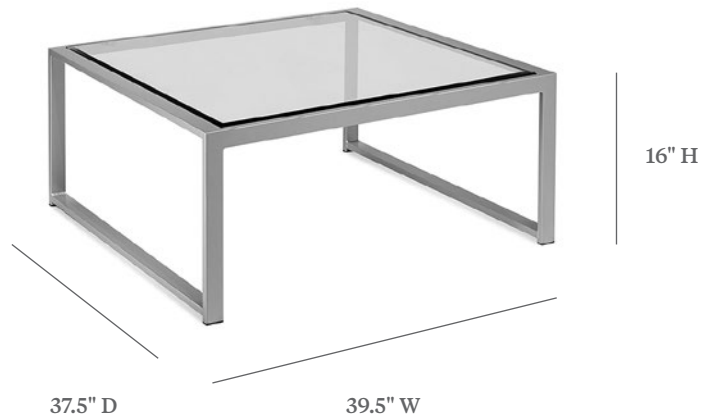

AVENTURA

COCKTAIL TABLE

ITEM CODE	TZ 3636-16
WIDE	39.5"
DEEP	37.5"
HEIGHT	16"

MATERIALS

Powder coated aluminum frame.
Table top.

FINISHES

Please visit our website www.pavilionfurniture.com

TABLE TOP OPTIONS