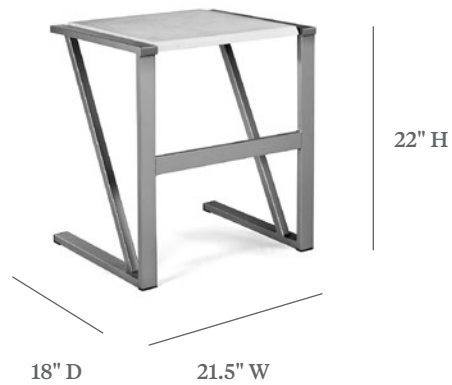

AVENTURA 2

END TABLE

ITEM CODE	TZ2 1818-22
WIDE	21.5"
DEEP	18"
HEIGHT	22"

MATERIALS

Powder coated aluminum frame.
Table top.

FINISHES

Please visit our website www.pavilionfurniture.com

TABLE TOP OPTIONS