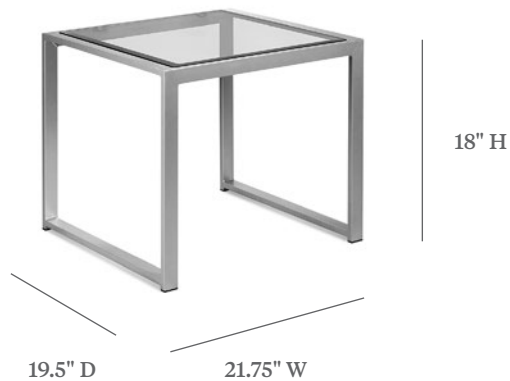

AVENTURA

SIDE TABLE

ITEM CODE	TZ 1818-18
WIDE	21.75"
DEEP	19.5"
HEIGHT	18"

MATERIALS

Powder coated aluminum frame.
Table top.

FINISHES

Please visit our website www.pavilionfurniture.com

TABLE TOP OPTIONS