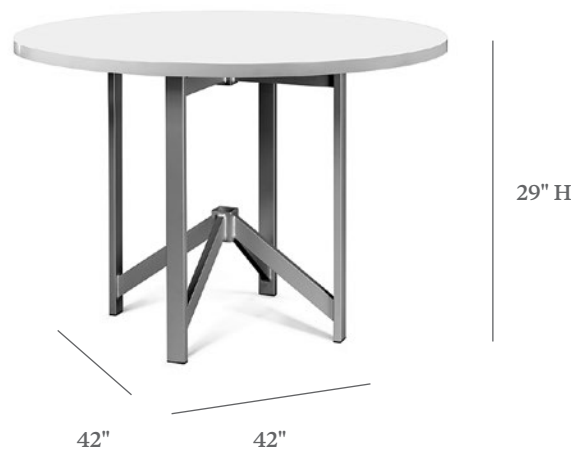

AVENTURA

DINING TABLE

ITEM CODE	TZ 1000-42
DIAMETER	42"
HEIGHT	29"

MATERIALS

Powder coated aluminum frame.
Table top.

FINISHES

Please visit our website www.pavilionfurniture.com

TABLE TOP OPTIONS