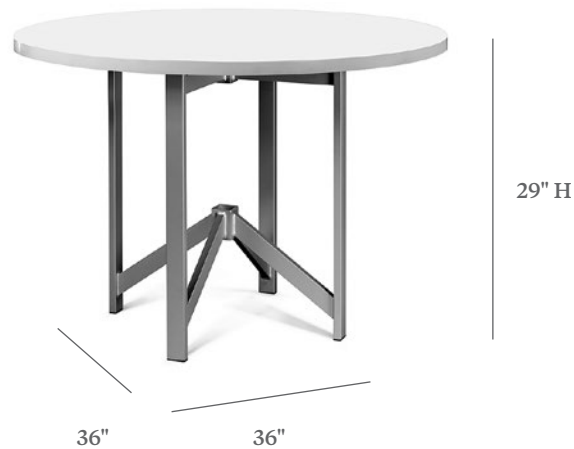

AVENTURA

DINING TABLE

ITEM CODE	TZ 1000-36
DIAMETER	36"
HEIGHT	29"

MATERIALS

Powder coated aluminum frame.
Table top.

FINISHES

Please visit our website www.pavilionfurniture.com

TABLE TOP OPTIONS